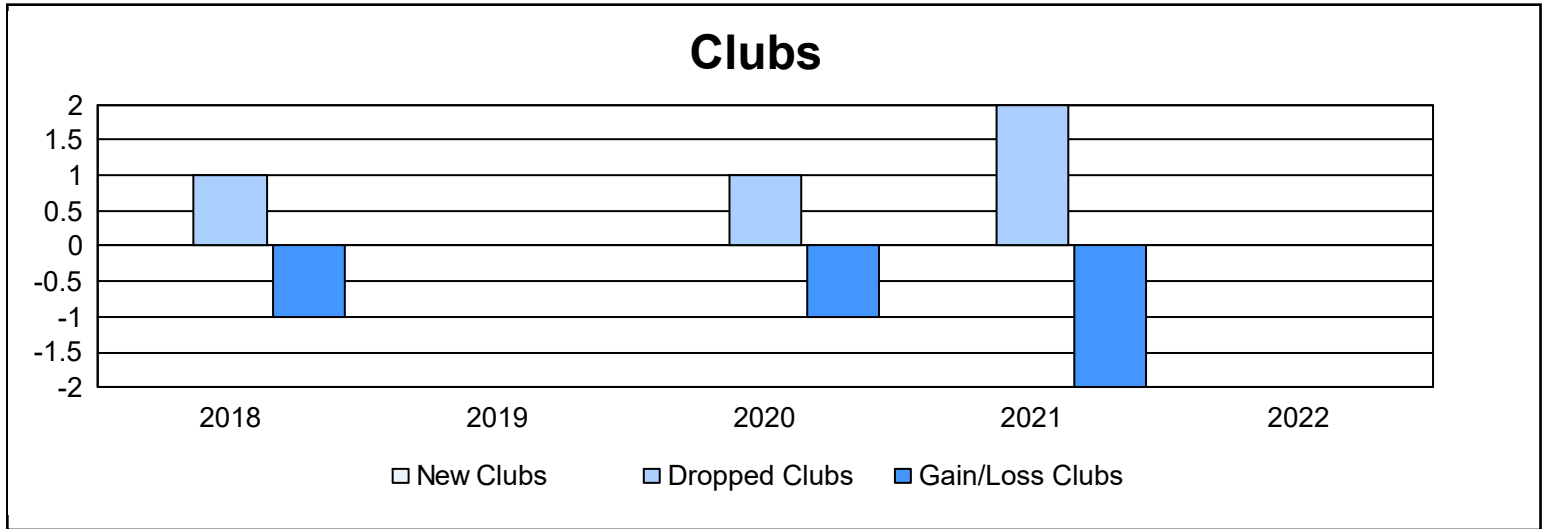

Year	New Clubs	Dropped Clubs	Gain/ Loss Clubs	New Members	Charter Members	Reinstate Members	Transfer Members	Total Member Added	Total Members Dropped	Gain/ Loss Members
2017-2018	0	1	-1	123	0	6	2	131	212	-81
2018-2019	0	0	0	65	0	4	16	85	156	-71
2019-2020	0	1	-1	74	0	1	3	78	131	-53
2020-2021	0	2	-2	62	0	6	13	81	155	-74
2021-2022	0	0	0	109	0	7	2	118	119	-1
<b>Average</b>	<b>0</b>	<b>1</b>	<b>-1</b>	<b>87</b>	<b>0</b>	<b>5</b>	<b>7</b>	<b>99</b>	<b>155</b>	<b>-56</b>

### Membership Composition June 2022 Cumulative