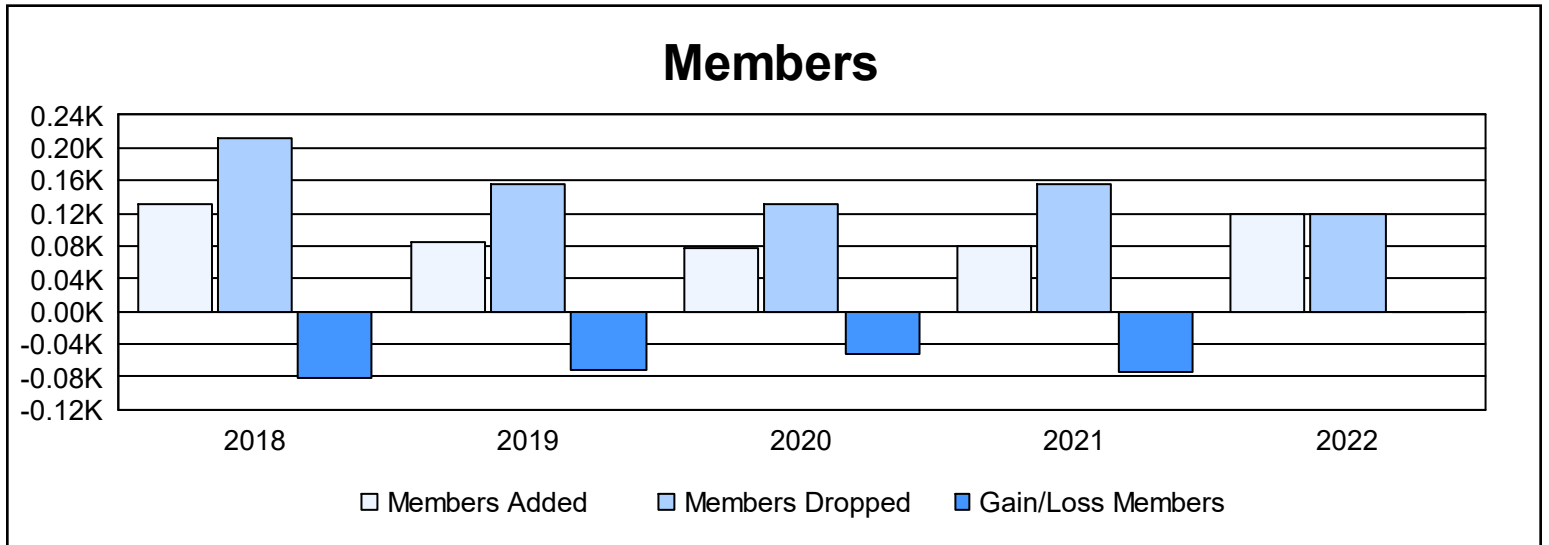

Year	New Clubs	Dropped Clubs	Gain/ Loss Clubs	New Members	Charter Members	Reinstate Members	Transfer Members	Total Member Added	Total Members Dropped	Gain/ Loss Members
2017-2018	0	1	-1	123	0	6	2	131	212	-81
2018-2019	0	0	0	65	0	4	16	85	156	-71
2019-2020	0	1	-1	74	0	1	3	78	131	-53
2020-2021	0	2	-2	62	0	6	13	81	155	-74
2021-2022	0	0	0	109	0	7	2	118	119	-1
<b>Average</b>	<b>0</b>	<b>1</b>	<b>-1</b>	<b>87</b>	<b>0</b>	<b>5</b>	<b>7</b>	<b>99</b>	<b>155</b>	<b>-56</b>

### Membership Composition June 2022 Cumulative